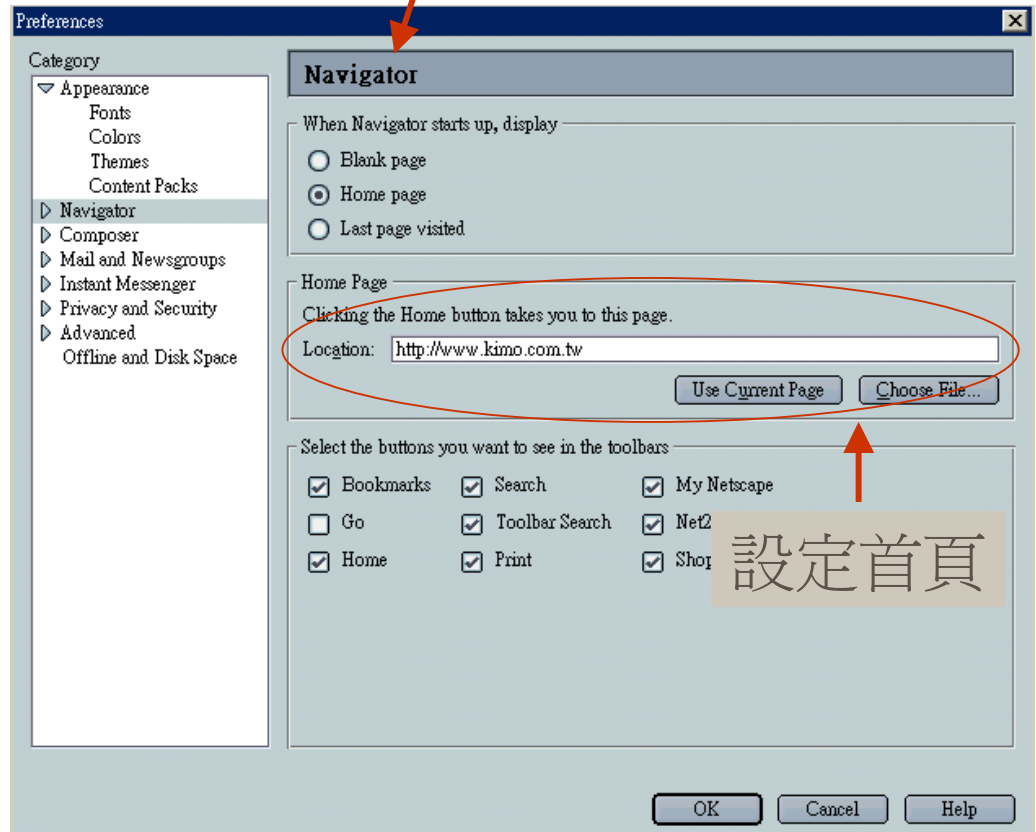

- ◆ CNA組織
- ◆ 管理系統
- ◆ 宿網申請
- ◆ 重要資料
- ◆ 常見問題
- ◆ 留言板
- ◆ 相關連結
- ◆ 最新消息

本頁於5秒後自動切換到主頁！

Netscape6

Edit → Preference

進入Netscape6
的設定

設定首頁

Netscape6

The screenshot shows the Netscape 6 Preferences dialog box with the 'Navigator' category selected. The 'When Navigator starts up, display' section has 'Home page' selected. The 'Home Page' section shows the location 'http://www.kimo.com.tw'. The 'Show the buttons you want to see in the toolbars' section has several options checked, including 'Home', 'Search', 'Print', 'Shop', 'Go', 'Toolbar Search', 'Net2Phone', and 'My Netscape'. A red arrow points to the 'Navigator' category in the left sidebar, and a blue arrow points to the 'Home page' radio button. A text box with '按二下' is overlaid on the bottom left.