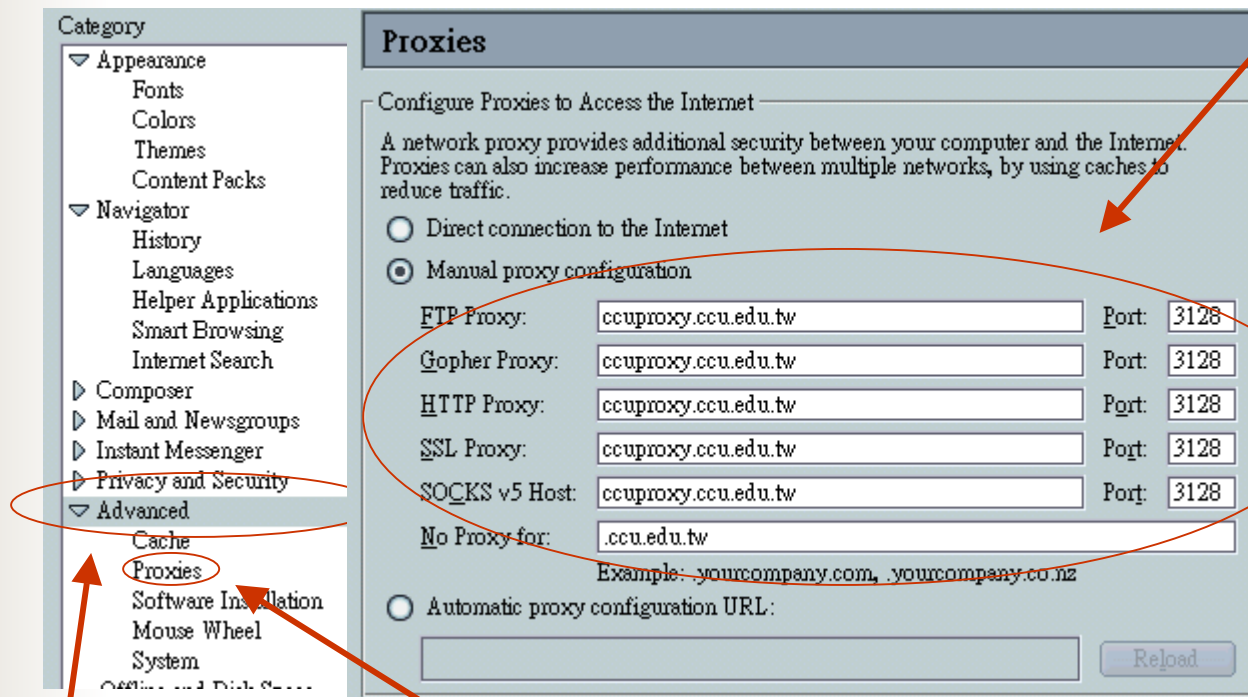

Netscape6

設定方式和IE
相似

選Proxies

進階設定, 按二下