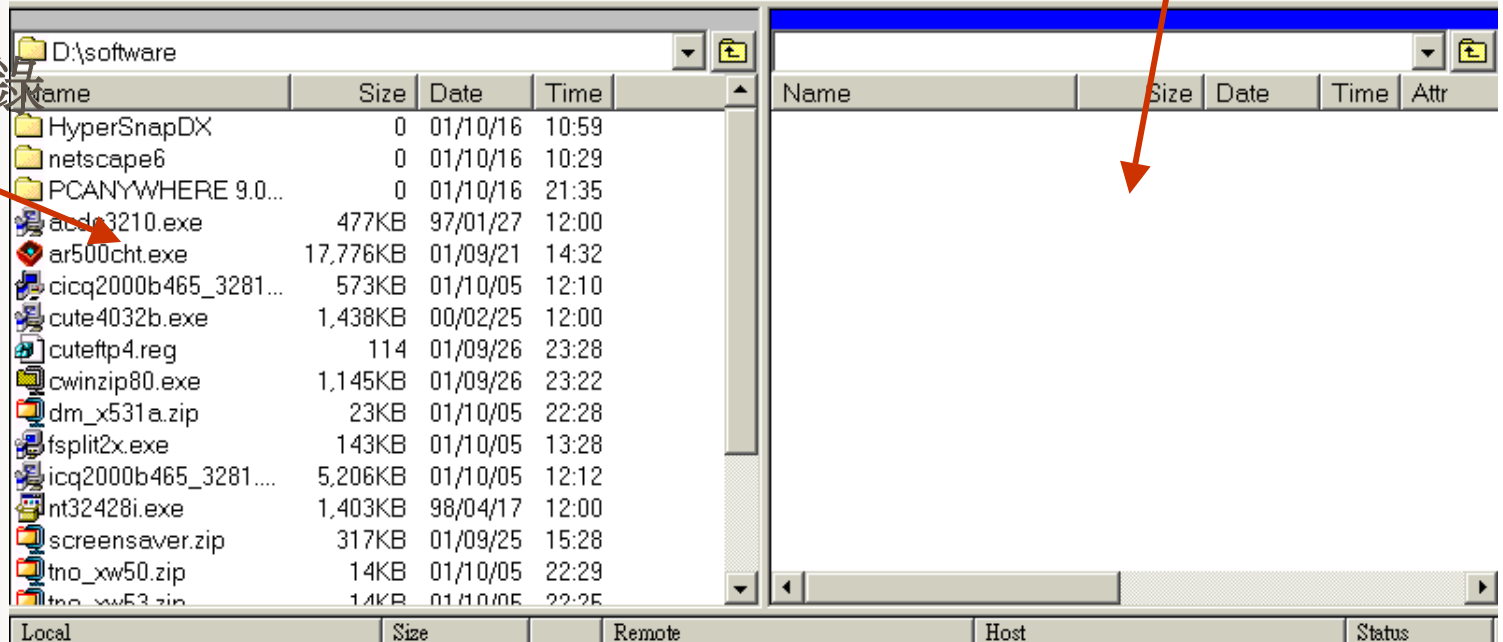

按一下閃電圖案

錄

自己的目錄

CuteFTP

和用DOS的ftp進入看到的是一樣的

The screenshot shows the CuteFTP 4.0.10 Beta interface. The title bar reads "(ftp.dorm.ccu.edu.tw) - CuteFTP 4.0.10 Beta". The menu bar includes File, Edit, View, Bookmarks, Commands, Transfer, Window, and Help. The toolbar contains various icons for file operations. The status bar at the top indicates "226 Quotas off". The main window displays a status log with the following text: