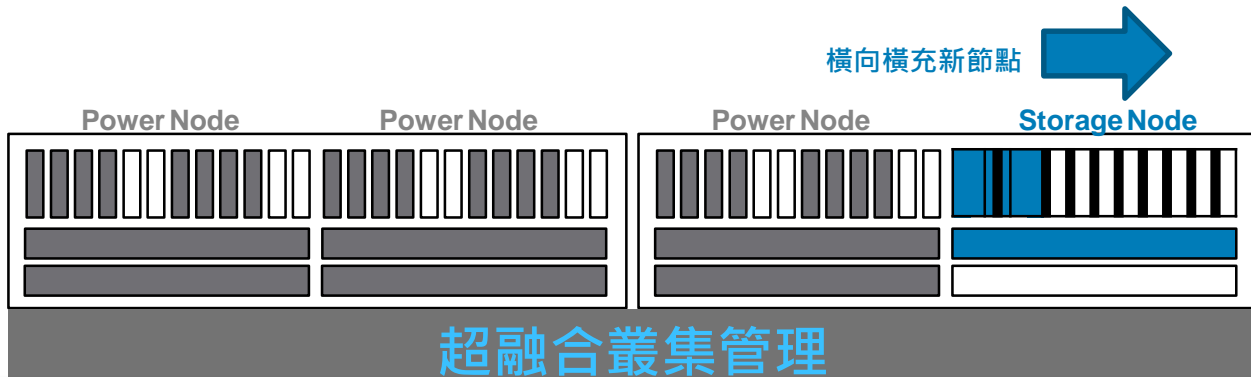

VxRail – 靈活擴展模式