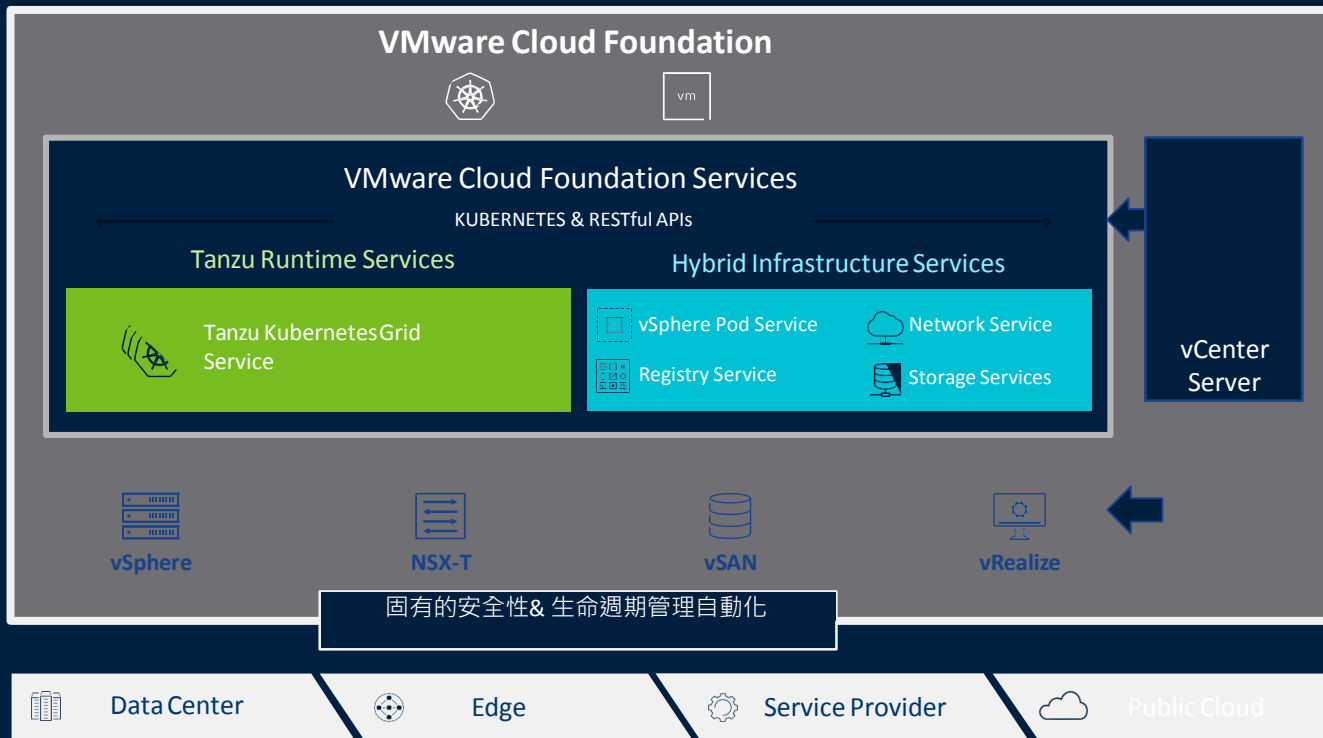

核心 HCI 是第一步...

完整堆疊 HCI 提供私有雲

Lifecycle Management – 更輕易地達成更新與修補

A new way to manage data center infrastructure, not individual components

Updates applied per Cluster

Updates over Time

SDDC Components

Compute

ESXi
vCenter

Storage

vSAN

Network

NSX

VMware Cloud Foundation 4 with Tanzu (Services View)

著重應用程序管理 | Dev & IT 協同合作

Developer

IT Operator

The Best Full-Stack HCI

Hyperconverged and Software-Defined Infrastructure Comparison Summary

STACK COMPONENT	Microsoft	NUTANIX	redhat	vmware
SOFTWARE DEFINED STORAGE	3 RD	1 ST	4 TH	1 ST
NETWORK PLATFORM	3 RD	4 TH	2 ND	1 ST
HYPERVISOR	2 ND	4 TH	3 RD	1 ST
MANAGEMENT	3 RD	2 ND	4 TH	1 ST
HYBRID CLOUD	2 ND	3 RD	4 TH	1 ST
Container Platform	3 RD	4 TH	2 ND	1 ST