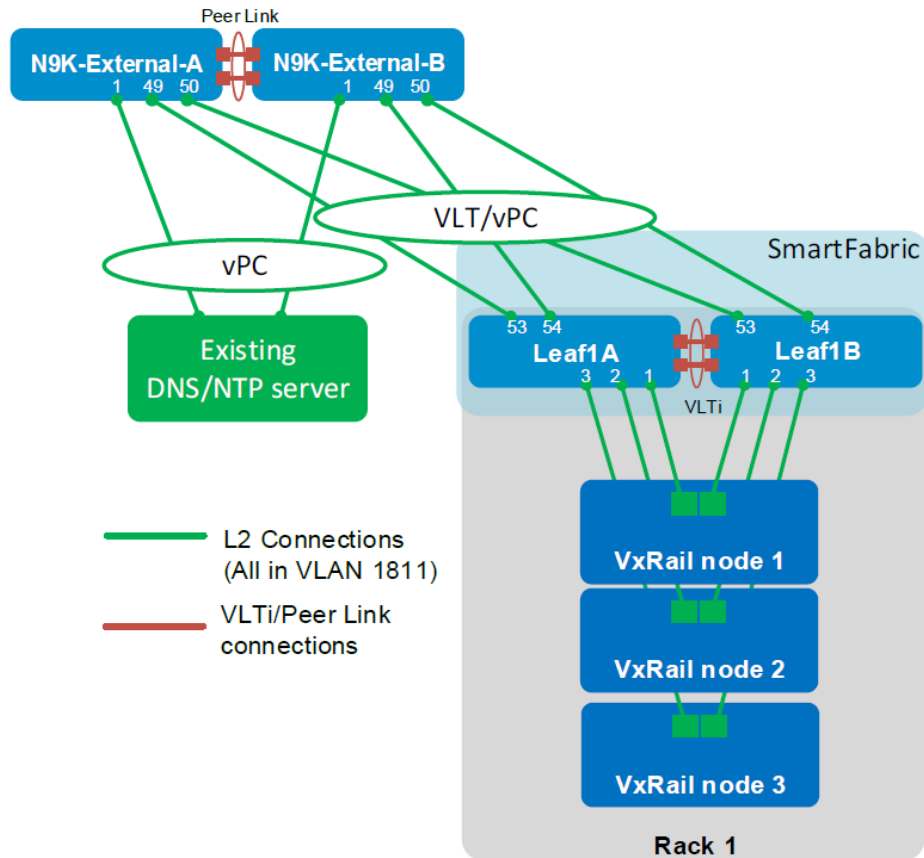

L2 uplinks to external Nexus 9000 switches