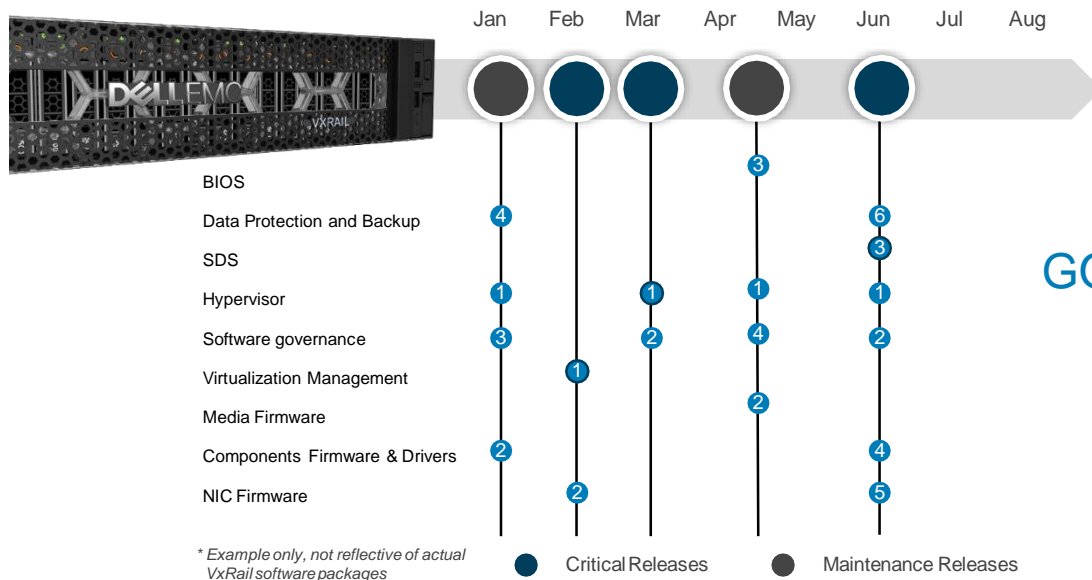

VxRail – 靈活擴展模式

完全開放自主式的彈性擴充能力

垂直擴充資源

可垂直擴充
增加記憶體和硬碟

VxRail - 生命週期更新管理

- **一鍵升版** 智能更新 - 不再需要測試，排序和驗證

GO FROM ONE GOOD KNOWN STATE TO THE NEXT

輕鬆銜接既有外部儲存 (Fibre Channel HBA)

Qualified with storage arrays listed in E-Lab*

- **Main use cases**
 - Continue to leverage existing Fiber Channel investment
 - Introduce additional storage capabilities with VxRail
 - Position customer for future flexibility with HCI
 - Easier migration path from legacy FC storage to VxRail
- **HBA options**
 - QLogic QLE2692 dual port 16Gb
 - Emulex LPe31002-M6-D dual port 16Gb
- **Lifecycle management**
 - Managed by customer via VMware tools
- **Supported in E, P, V and S Series**
 - Not available on: G560/F or D560